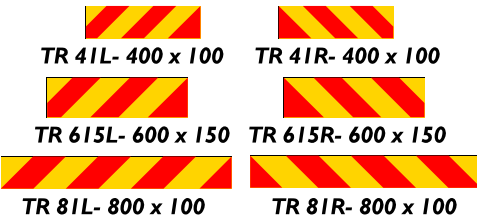

TR/OVSZ
1200 x 450 (S/SIDED)

TR 81- 800 x 100

TR 161- 1600 x 100

TR/IYCSMM
300 x 200 or 200 x 150

TR/OVSZ-LA
1200 x 600 (D/SIDED)

TR 41L- 400 x 100

TR 41R- 400 x 100

TR 615L- 600 x 150

TR 615R- 600 x 150

TR 81L- 800 x 100

TR 81R- 800 x 100

TR/DNOTV
300 x 100

TR/DNOTV-L
750 x 100

TR/SRMP
STANDARD REAR MARKER PLATES
400 X 400mm

TR 82VL
200 x 800

TR 82VR
200 x 800

TR 1512VL
150 x 1200

TR 1512VR
150 x 1200

TR/100SL-L
680 x 80

TR/F2FLAG
FLUORO 2 COLOUR FLAGS

TR/100SL
300 x 400

These products comply with DIER specifications and are manufactured from Class 2 reflective material. They are available in Class 1 if required. Customised or special signage is available upon request.