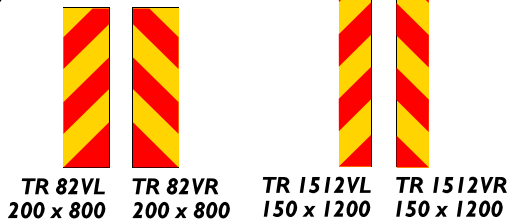

TR/OVSZ
1200 x 450 (S/SIDED)

TR 81- 800 x 100

TR 161- 1600 x 100

TR/IYCSMM
300 x 200 or 200 x 150

TR/OVSZ-LA
1200 x 600 (D/SIDED)

TR 41L- 400 x 100

TR 41R- 400 x 100

TR 615L- 600 x 150

TR 615R- 600 x 150

TR 81L- 800 x 100

TR 81R- 800 x 100

TR/DNOTV
300 x 100

TR/DNOTV-L
750 x 100

TR/SRMP
STANDARD REAR MARKER PLATES
400 X 400mm

TR 82VL
200 x 800

TR 82VR
200 x 800

TR 1512VL
150 x 1200

TR 1512VR
150 x 1200

TR/100SL-L
680 x 80

TR/F2FLAG
FLUORO 2 COLOUR FLAGS

TR/100SL
300 x 400

These products comply with DIER specifications and are manufactured from Class 2 reflective material. They are available in Class 1 if required. Customised or special signage is available upon request.