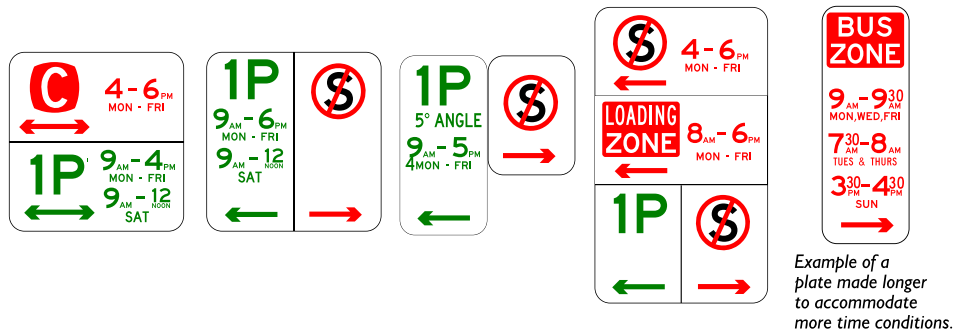

Note: The designation 'R5-XX' refers only to the type of sign (i.e. 4P, P 10 minute, Bus Zone etc.) and not to the time conditions, vehicle types, arrows, contents etc.. This content can and does vary depending on what the prevailing restrictions are. The conditions shown on signs below are examples only. The standard size for plates R5-1 to R5-46 is 225 x 450mm.

Parking plates are commonly grouped together when different conditions apply to the same areas at different times, or adjoining spaces have different conditions. Some examples are shown below:

263 Kennedy Drive, Cambridge
Ph. 03 6248 5544
Fx. 03 6248 4954
Website: eyespysigns.com.au
e-mail: sales@eyespysigns.com.au