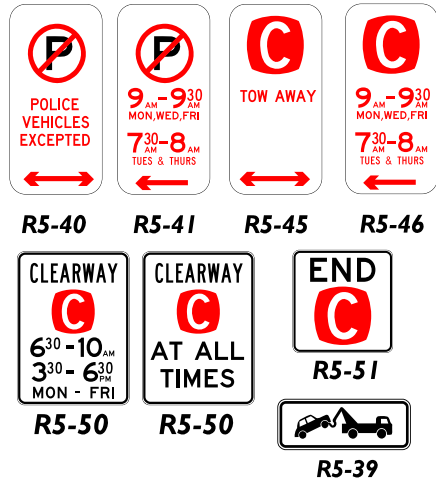

Note: The designation 'R5-XX' refers only to the type of sign (i.e. 4P, P 10 minute, Bus Zone etc.) and not to the time conditions, vehicle types, arrows, contents etc.. This content can and does vary depending on what the prevailing restrictions are. The conditions shown on signs below are examples only. The standard size for plates R5-1 to R5-46 is 225 x 450mm.

Parking plates are commonly grouped together when different conditions apply to the same areas at different times, or adjoining spaces have different conditions. Some examples are shown below:

263 Kennedy Drive, Cambridge
Ph. 03 6248 5544
Fx. 03 6248 4954
Website: eyespysigns.com.au
e-mail: sales@eyespysigns.com.au