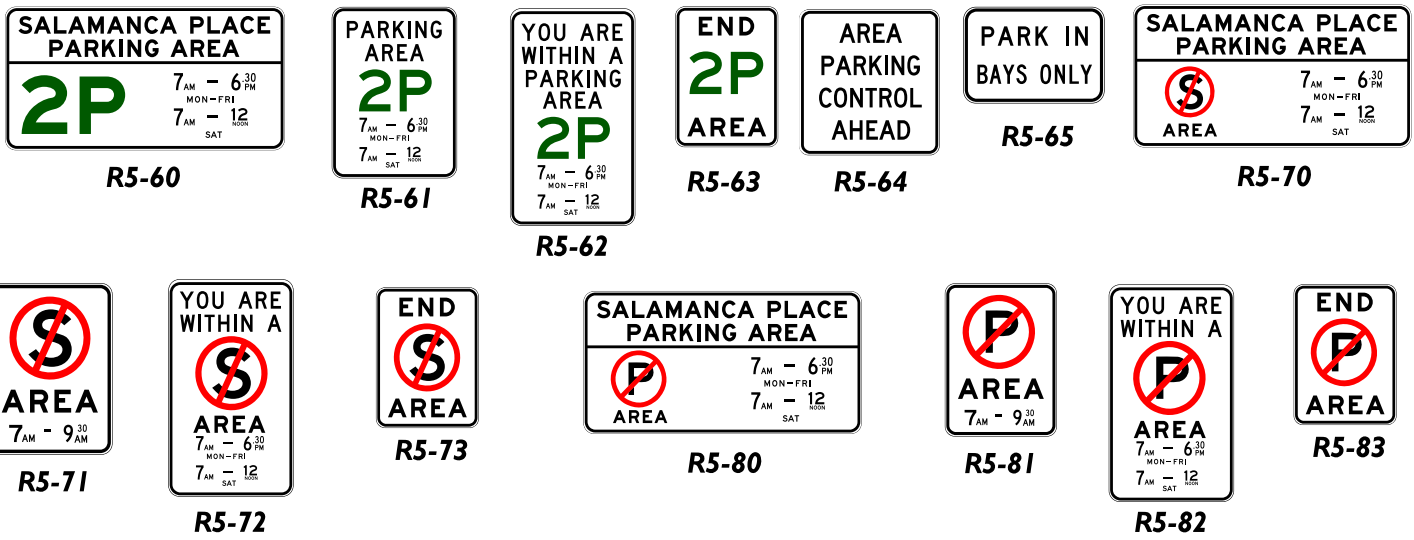

Note: The designation 'R5-XX' refers only to the type of sign (i.e. 4P, P 10 minute, Bus Zone etc.) and not to the time conditions, vehicle types, arrows, contents etc.. This content can and does vary depending on what the prevailing restrictions are. The conditions shown on signs below are examples only. The standard size for plates R5-1 to R5-46 is 225 x 450mm.

Parking plates are commonly grouped together when different conditions apply to the same areas at different times, or adjoining spaces have different conditions. Some examples are shown below:

263 Kennedy Drive, Cambridge
Ph. 03 6248 5544
Fx. 03 6248 4954
Website: eyespysigns.com.au
e-mail: sales@eyespysigns.com.au