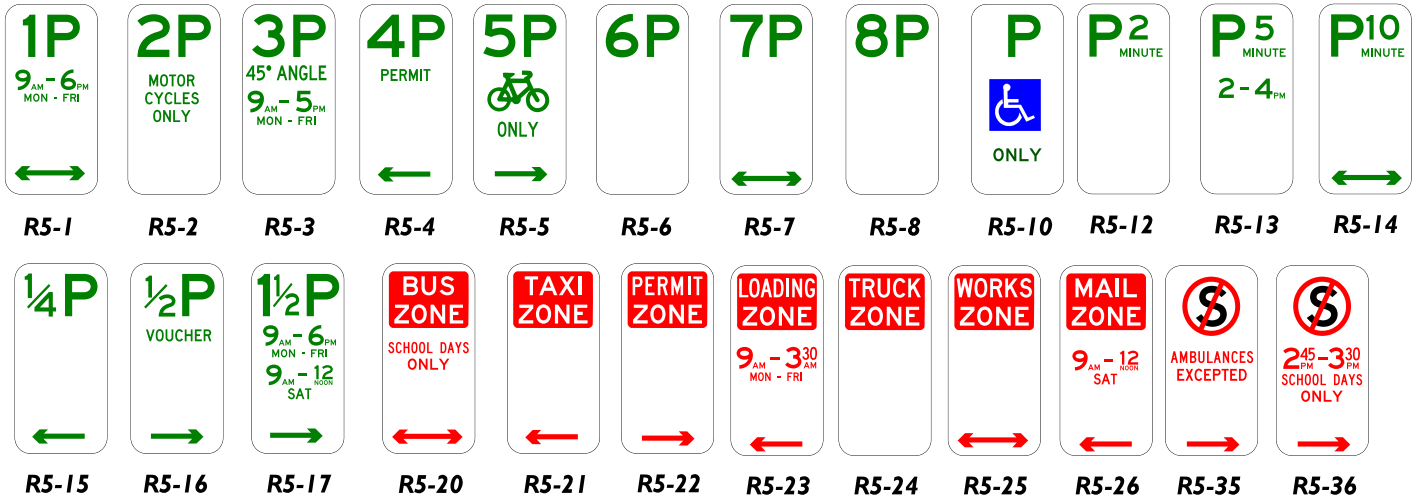

Note: The designation 'R5-XX' refers only to the type of sign (i.e. 4P, P 10 minute, Bus Zone etc.) and not to the time conditions, vehicle types, arrows, contents etc.. This content can and does vary depending on what the prevailing restrictions are. The conditions shown on signs below are examples only. The standard size for plates R5-1 to R5-46 is 225 x 450mm.

Parking plates are commonly grouped together when different conditions apply to the same areas at different times, or adjoining spaces have different conditions. Some examples are shown below:

263 Kennedy Drive, Cambridge
Ph. 03 6248 5544
Fx. 03 6248 4954
Website: eyespysigns.com.au
e-mail: sales@eyespysigns.com.au